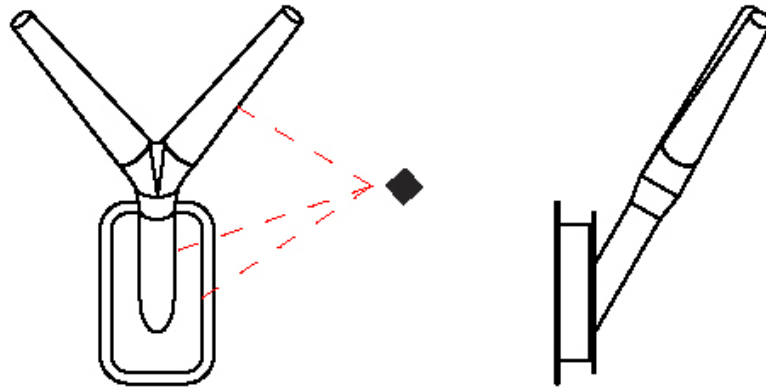

SPARKS DOUBLE HEAD SURFACE

D103134-

PROJECT	_____
TYPE	_____
SPECIFIER	_____
QUANTITY	_____
DATE	_____