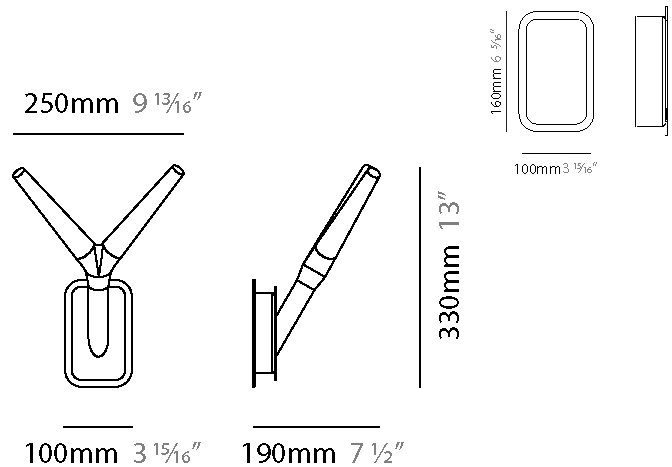

PROJECT	_____
TYPE	_____
SPECIFIER	_____
QUANTITY	_____
DATE	_____

SPARKS DOUBLE HEAD SURFACE

D103134-

base number   Finish
Options

1. To build a product code in our configurator select the specify button on the base model # product page
2. To build a manual product code on this datasheet choose from the options listed below in blue font and add the suffix to the base model #

GENERAL

Series: Sparks
Subseries: Sparks Double Head
Brand: Quasar
Division: Design
Mounting Type: Surface
Mounting Location: Wall
Subcategory: Ambient

PHYSICAL

Shape: Abstract
Length (mm): 225
Length (in): 8 7/8
Height (mm): 330
Depth (mm): 190
Height (in): 13
Depth (in): 7 1/2
Light Distribution: Omnidirectional
Weight (kg): 3
Weight (lbs): 6.6
Fixture Finish: WHI / PAL
Fixture Material: Metal

ELECTRICAL

Lamp Type: LED
Input Wattage (W): 4.2
Total Output Wattage (W): 3.2
Dimming: Non-Dimmable
Driver Included: Yes
Driver Location: Integrated
Driver Type: Constant Current - Universal
Driver Class: Class 2
Input Voltage (V): 120 - 277
Constant Current (MA): 350
Upon Request: (Not included - see components) Remote: 0-10Vdc dimming / Phase dimming @120Vac only

LED

Number of LEDs: 1
Color Temperature (°K): 2700
Max. Delivered Lumen (lm): 376
CRI: >90 CRI
Lamp Life (hrs): 50000

OPTICAL

RATINGS AND CERTIFICATIONS

Certified By: Certified for North American Standards
IP rating: IP20