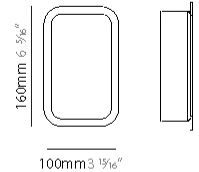

GENERAL

Series: Sparks
 Subseries: Sparks Double Head
 Brand: Quasar
 Division: Design
 Mounting Type: Surface
 Mounting Location: Wall
 Subcategory: Ambient

PHYSICAL

Shape: Abstract
 Length (mm): 225
 Length (in): 8 7/8
 Height (mm): 330
 Depth (mm): 190
 Height (in): 13
 Depth (in): 7 1/2
 Light Distribution: Omnidirectional
 Weight (kg): 3
 Weight (lbs): 6.6
 Fixture Finish: WHI / PAL
 Fixture Material: Metal

Shape: Abstract _____
 Length (mm): 270 _____
 Length (in): 10 ⁵/₈ _____
 Height (mm): 340 _____
 Depth (mm): 290 _____
 Height (in): 13 ³/₈ _____
 Depth (in): 11 ¹/₁₆ _____
 Light Distribution: Omnidirectional _____
 Weight (kg): 3 _____
 Weight (lbs): 6.6 _____
 Fixture Finish: WHI / PAL _____
 Fixture Material: Metal _____

250mm 9 13/16"

100mm 3 15/16"

290mm 11 7/16"

340mm 13 3/8"

160mm 6 1/4"

100mm 3 15/16"

SPARKS TRIPLE HEAD SURFACE

D103136-